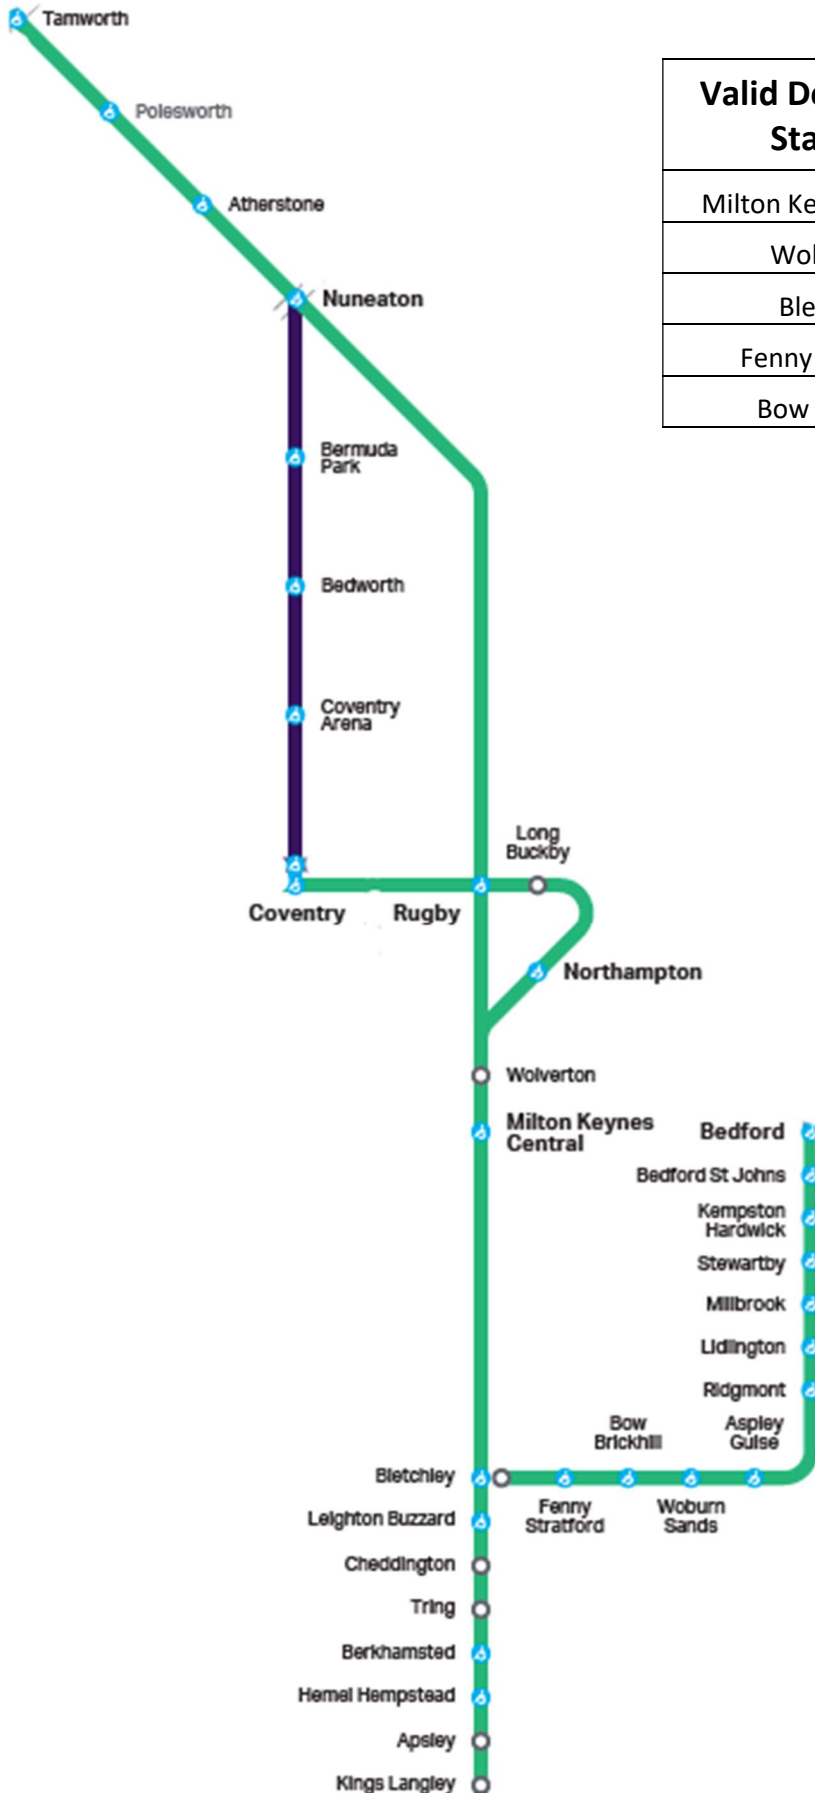

London Northwestern Railway

SmartGo Offer Area

Valid Destination Stations
Milton Keynes Central
Wolverton
Bletchley
Fenny Stratford
Bow Brickhill

Valid Origin Stations
Apsley
Aspley Guise
Atherstone
Bedford
Bedford St Johns
Bedworth
Berkhamsted
Bermuda Park
Bletchley
Bow Brickhill
Cheddington
Coventry
Coventry Arena
Fenny Stratford
Hemel Hempstead
Kempston Hardwick
Kings Langley
Leighton Buzzard
Lidlington
Long Buckby
Millbrook
Milton Keynes Central
Northampton
Nuneaton
Polesworth
Ridgmont
Rugby
Stewartby
Tamworth
Tring
Woburn Sands
Wolverton